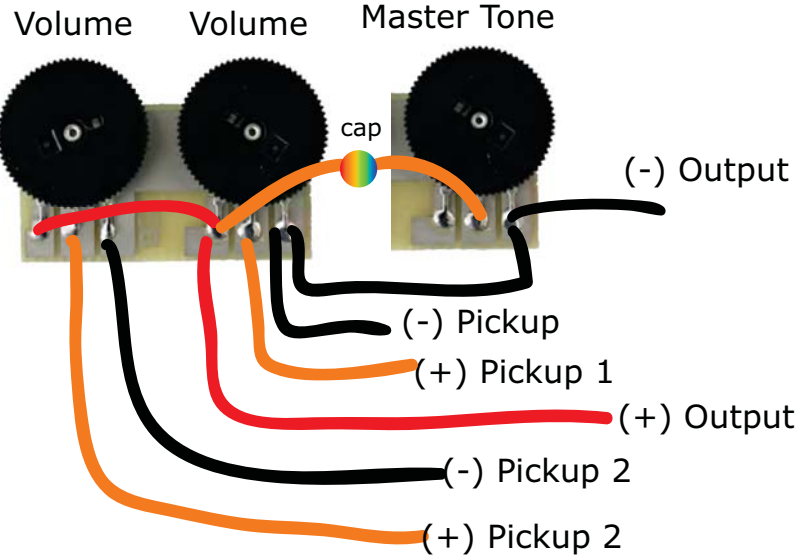

Thumbwheel Pot Wiring Configurations

1 Pickup Volume Control

2 Pickups - 2 Volumes, Master Volume

1 Pickup - 1 Volume 1 Tone

2 Pickups - 2 Volumes, Master Tone

2 Pickups - 2 Volume Controls

2 Pickups - 2 Volumes, Master Volume, Master Tone