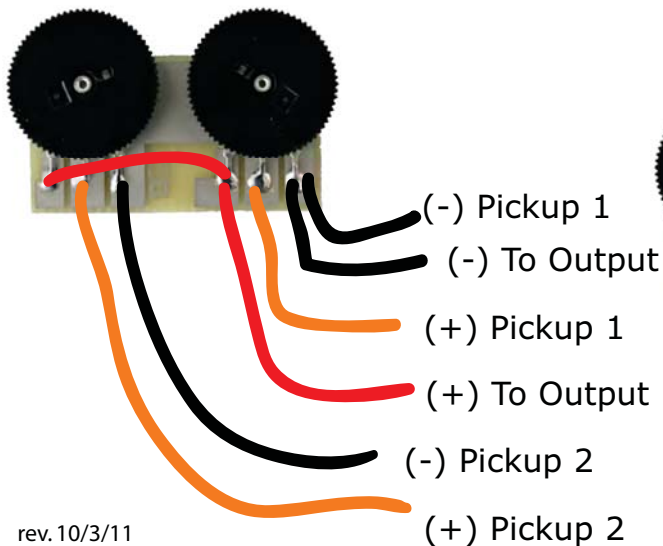

Thumbwheel Pot Wiring Configurations

1 Pickup Volume Control

2 Pickups - 2 Volumes, Master Volume

1 Pickup - 1 Volume 1 Tone

2 Pickups - 2 Volumes, Master Tone

2 Pickups - 2 Volume Controls

2 Pickups - 2 Volumes, Master Volume, Master Tone