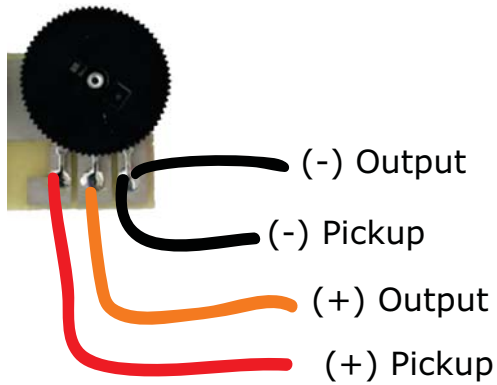

Thumbwheel Pot Wiring Configurations

1 Pickup Volume Control

2 Pickups - 2 Volumes, Master Volume

1 Pickup - 1 Volume 1 Tone

2 Pickups - 2 Volumes, Master Tone

2 Pickups - 2 Volume Controls

2 Pickups - 2 Volumes, Master Volume, Master Tone